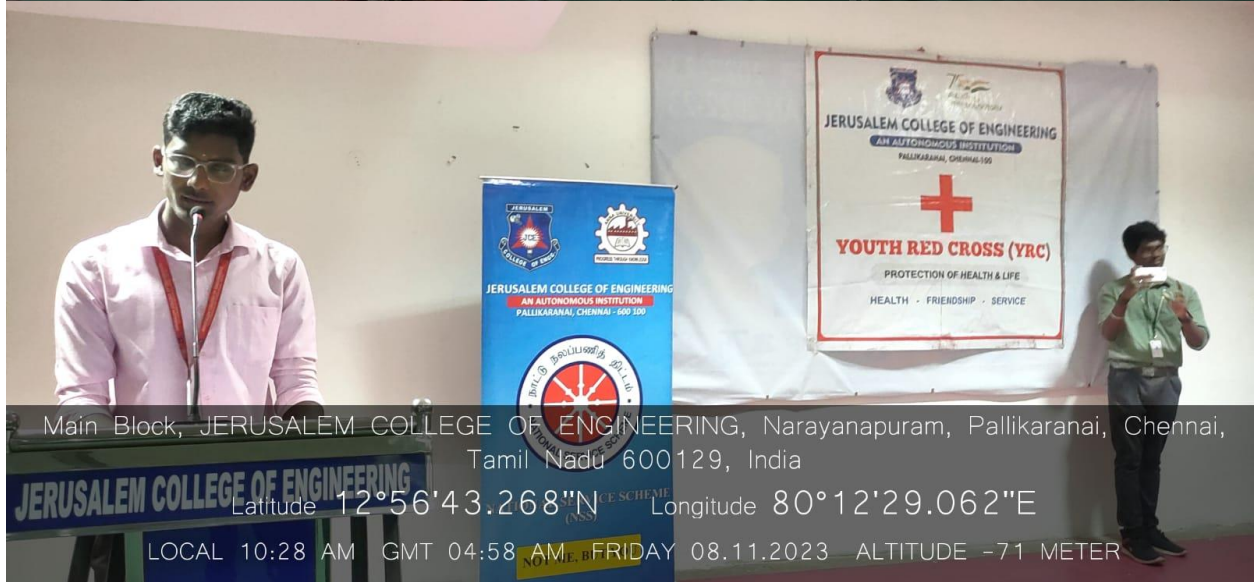

Main Block, JERUSALEM COLLEGE OF ENGINEERING, Narayanapuram, Pallikaranai, Chennai, Tamil Nadu 600129, India
Latitude 12°56'43.385"N Longitude 80°12'28.998"E
LOCAL 10:28 AM GMT 04:58 AM FRIDAY 08.11.2023 ALTITUDE -71 METER